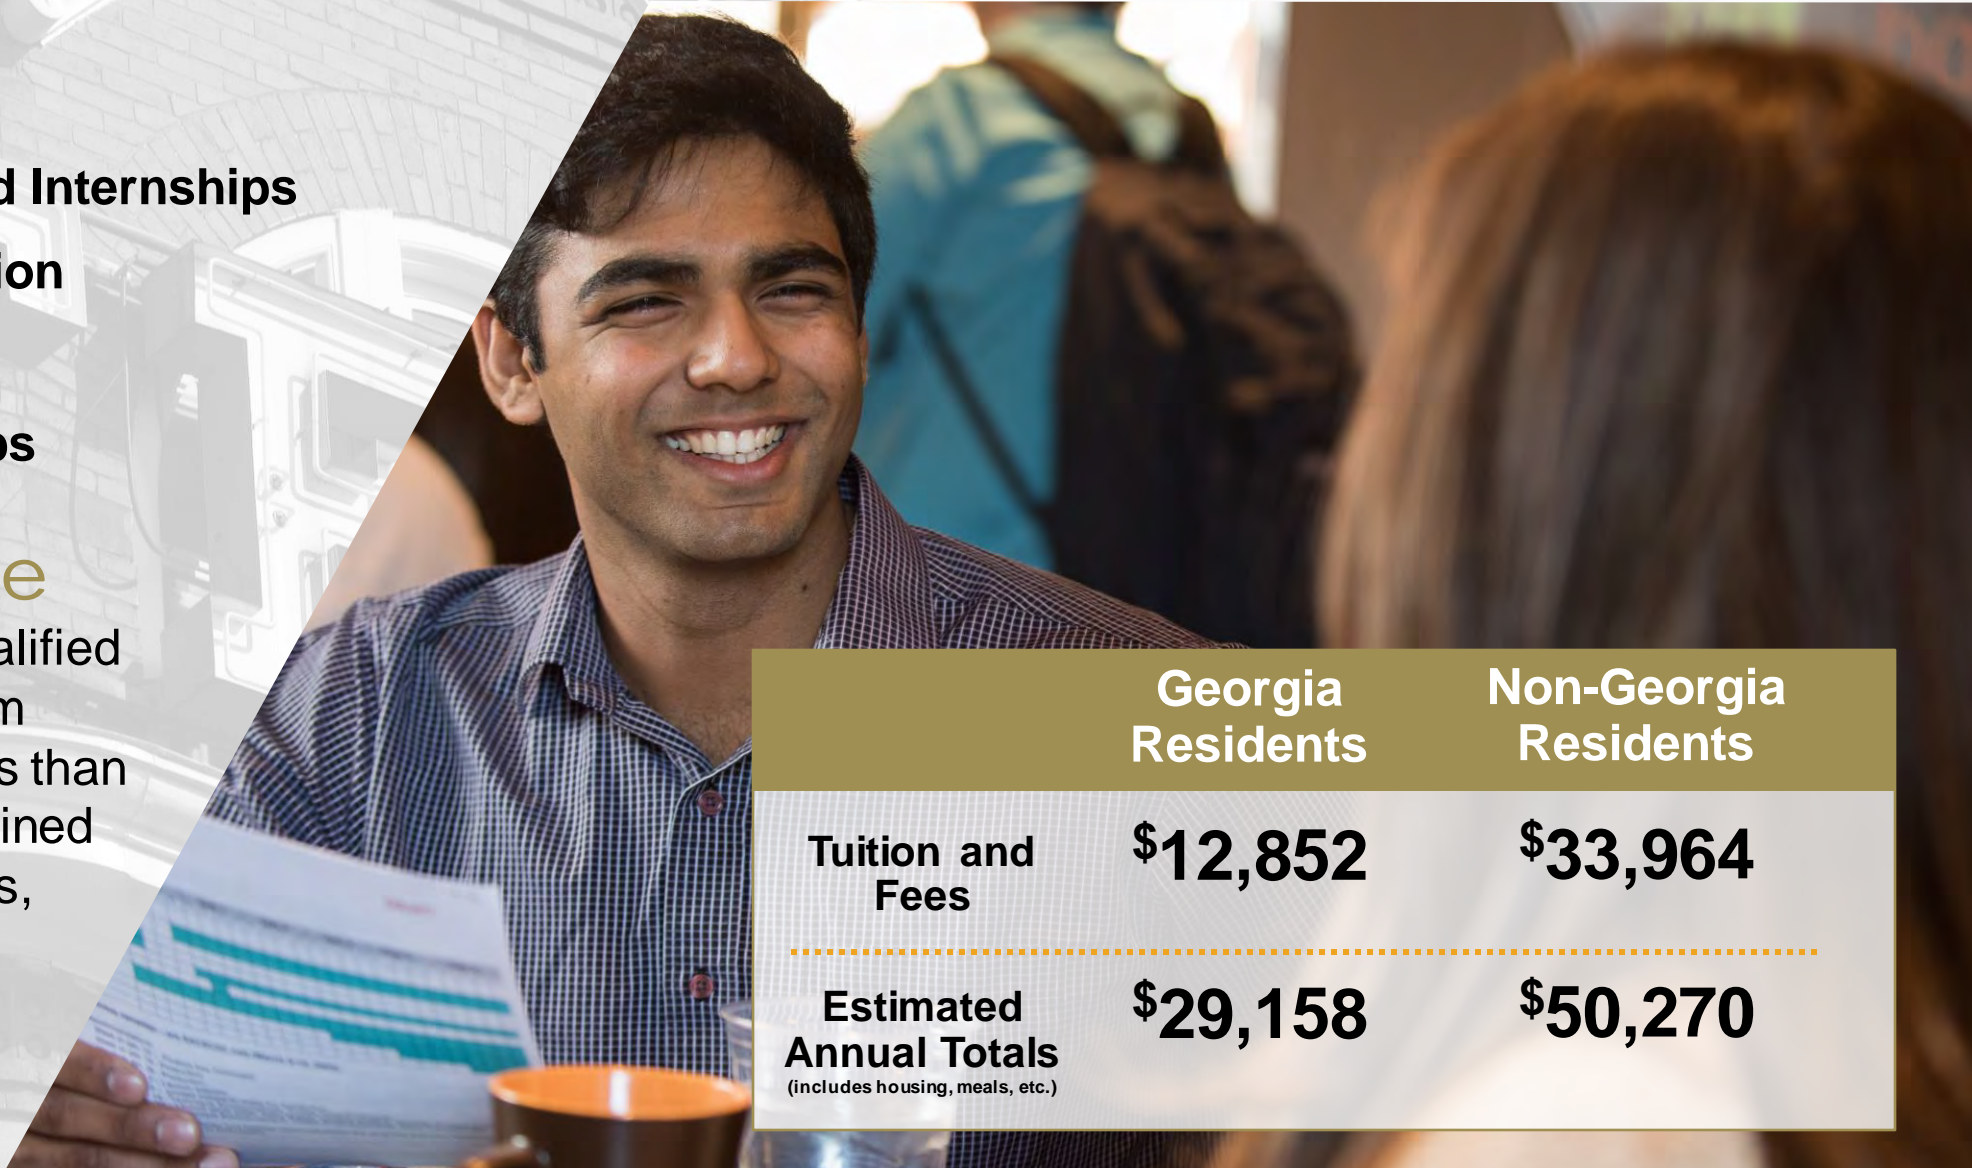

Outside Scholarships

Tech Promise

designed to assist qualified Georgia residents from families who have less than \$33,300 in total combined annual income, assets, financial resources, and other support.