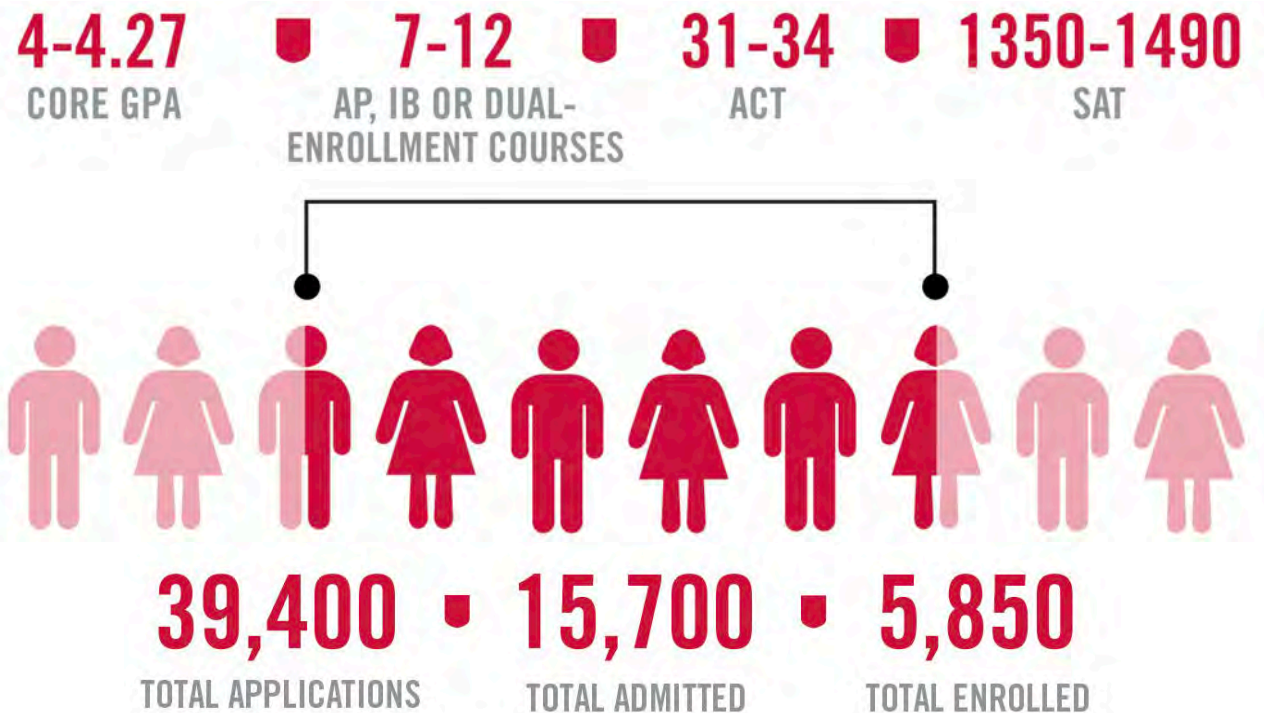

94%

FIRST-YEAR RETENTION RATE

87%

6-YEAR GRADUATION RATE

91%

OF GRADUATES EMPLOYED OR
CONTINUING EDUCATION WITHIN 6
MONTHS OF GRADUATION

HAVE ANY Q'S? CHAT AND MICS ARE DISABLED, SO PLEASE USE THE Q&A BUTTON AT THE  OF YOUR SCREEN

FALL 2021 ADMITTED CLASS PROFILE*

**Numbers are approximate*

HAVE ANY Q'S? CHAT AND MICS ARE DISABLED, SO PLEASE USE THE Q&A BUTTON AT THE  OF YOUR SCREEN

UNIVERSITY OF
GEORGIA

APPLICATION CHECKLIST

**EARLY ACTION (Non-Binding)
& REGULAR DECISION REQUIREMENTS**